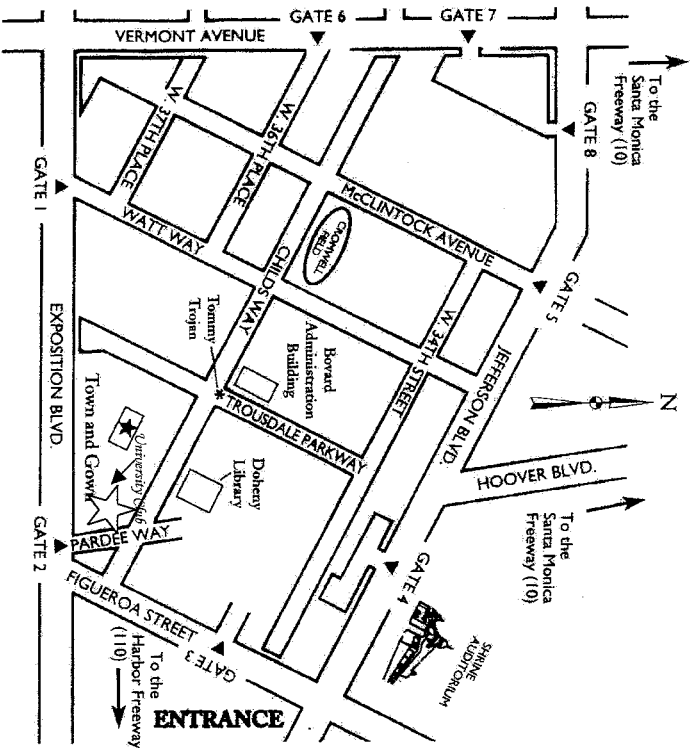

## University of Southern California

Los Angeles, California 90089-1121

Please enter through Gate 3 on Figueroa Street

## Directions to USC Gate 3

Figueroa Street & 37<sup>th</sup> Street / USC McCarthy Way

### From Santa Monica Fwy. (10)

Exit at Hoover and turn right. Head south on Hoover until it ends at Jefferson. Turn left onto Jefferson and then right onto Figueroa. Halfway down the block, turn left into Gate 3. See directions at lower right.

#### Northbound

Exit at Exposition and continue west after merging. Turn right onto Figueroa. Halfway down the block, turn left into Gate 3. See directions at lower right.